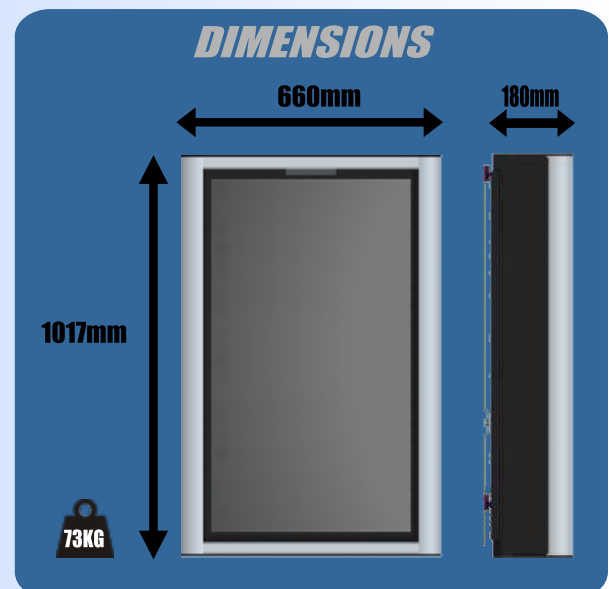

TV Output + TV Throughput.

AMPLIFIER

RMS Power Output

@ 8 ohms: 2 ch. x 220W = 440W rms

@ 4 ohms: 2 ch. x 300W = 600W rms

Peak Power Output

@ 8 ohms: 2 ch. x 1750W = 3500W Per Amplifier

@ 4 ohms: 2 ch. x 2400W = 4800W Per Amplifier