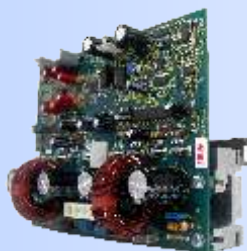

technical information

I-PAC

- Motherboard:** KT690/AV690
Processor: AMD Turion™ X2 Dual Core
Memory: 1GB Crucial DDR2 667 MHz
Display: 40" Samsung / AUO TFT
Touchglass: Projective Capacitive Touchscreen
Graphics: Integrated ATI Radeon X1250
Hard Drive: 500GB SATA Western Digital
Updates: DVD Drive & USB Ports
Music: 40,000 Tracks (80,000 Online *)
** Online & 3G Options available*

TV Output + TV Throughput.

AMPLIFIER

RMS Power Output

@ 8 ohms: 2 ch. x 220W = 440W rms

@ 4 ohms: 2 ch. x 300W = 600W rms

Peak Power Output

@ 8 ohms: 2 ch. x 1750W = 3500W Per Amplifier

@ 4 ohms: 2 ch. x 2400W = 4800W Per Amplifier

icon™ APOLLO

At the pinnacle of technological initiatives NSM have once again pushed the frontier of digital music systems with NSM ICON™ APOLLO. This new premium jukebox is set to be the flagship of the fleet, boasting some phenomenal specifications and once again raising the bar within the industry.

Icon™ Apollo is powered by the brand new ICON™ 2 IPAC, packing it full of high performance components and features. The focal point and main selling feature is the huge 40" Samsung screen which immerses the user within the interface. The display is divided into 3 core sections, User interface, Data Belt, and Music Video sections.